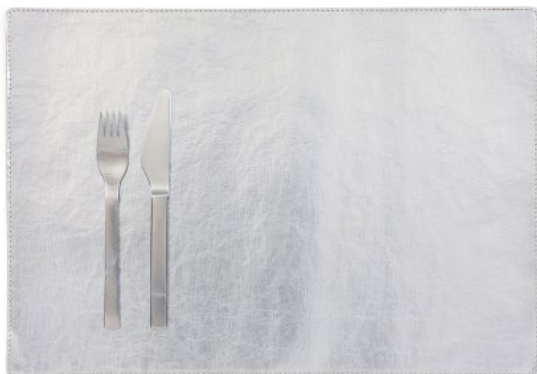

METALLIC

RECTANGLE